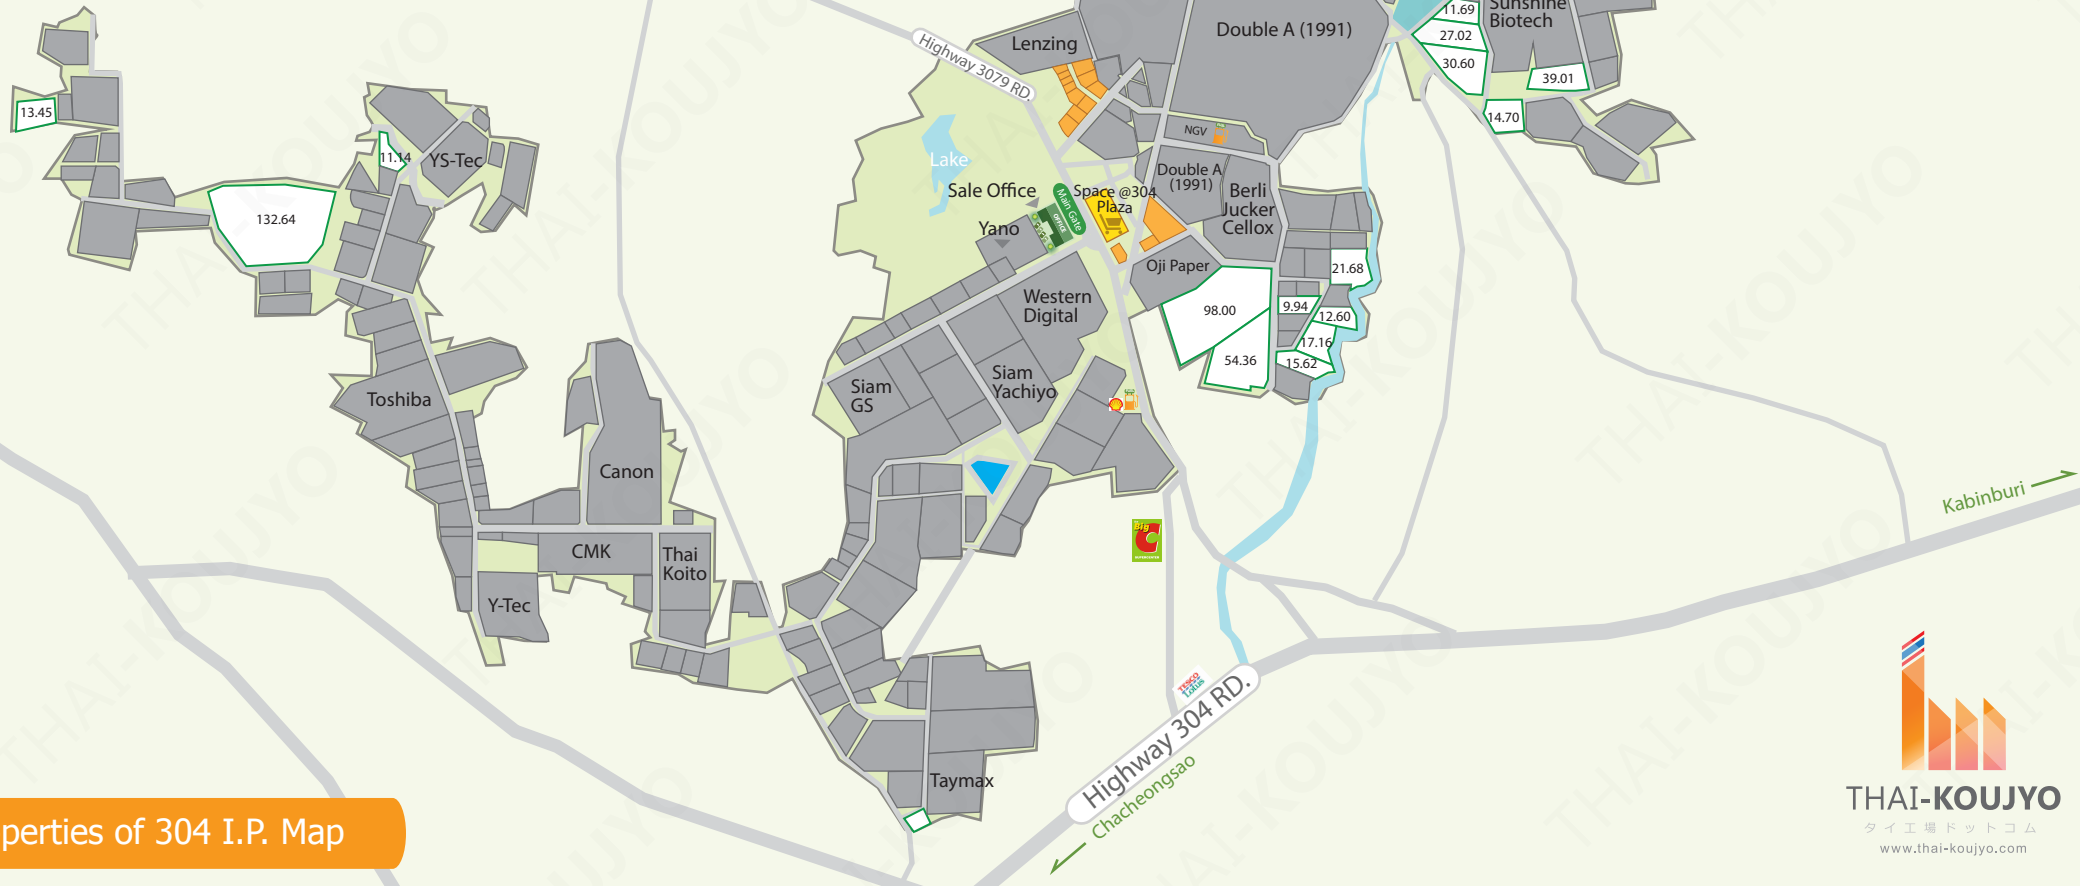

Sri Mahapho /Chacheongsao

Kabinburi

Properties of 304 I.P. Map